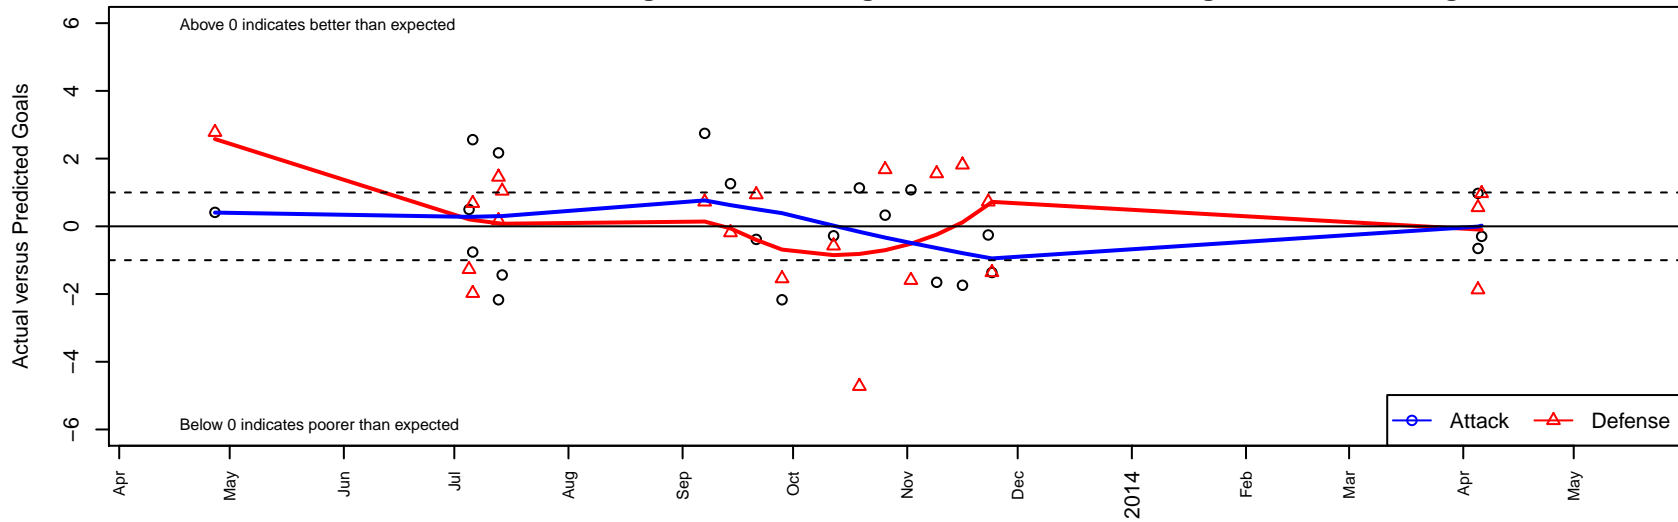

Outliers B00

independent
 Bellevue, WA
 B00 total strength=894
 attack=1.61 defense=1.19
 fall league = PSPL Classic 1 U13
 notes= played under Tynecastle FC 2011–2012
 alt names used:
 Islander FC Bu13 1
 Islander FC [A B00]
 BU13 Islander FC [A]
 OUTLIERS PREMIER B00 (WA)

Venues played:
 WA Cup U12
 Sounders FC Cup BU13
 ISC Gunners Invitational BU13
 PSPL Classic 1 U13
 WA Cup BU13 Gold/Silver U13

Outliers B00
 Dots are actual minus expected GF (blue circles) and GA (red triangles).
 Blue line is smoothed change in attack strength. Red is smoothed change in defense strength.